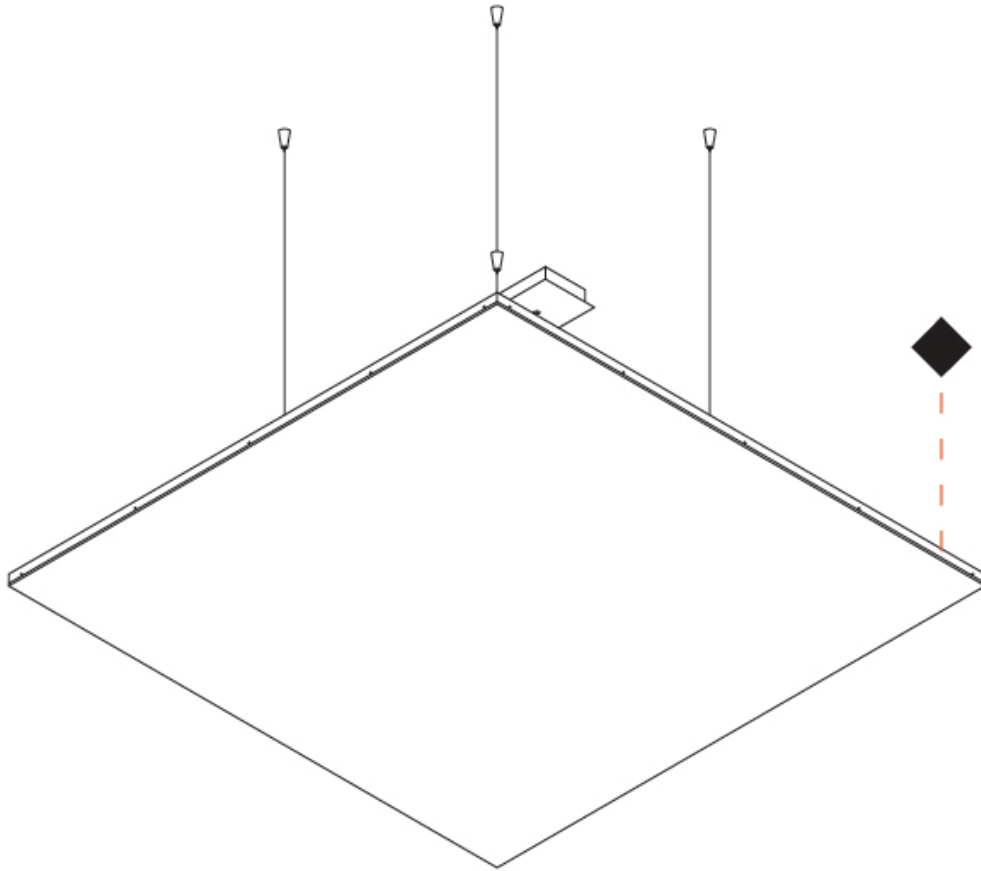

INFINITE SQUARE SUSPENSION

A51074-

PROJECT	_____
TYPE	_____
SPECIFIER	_____
QUANTITY	_____
DATE	_____