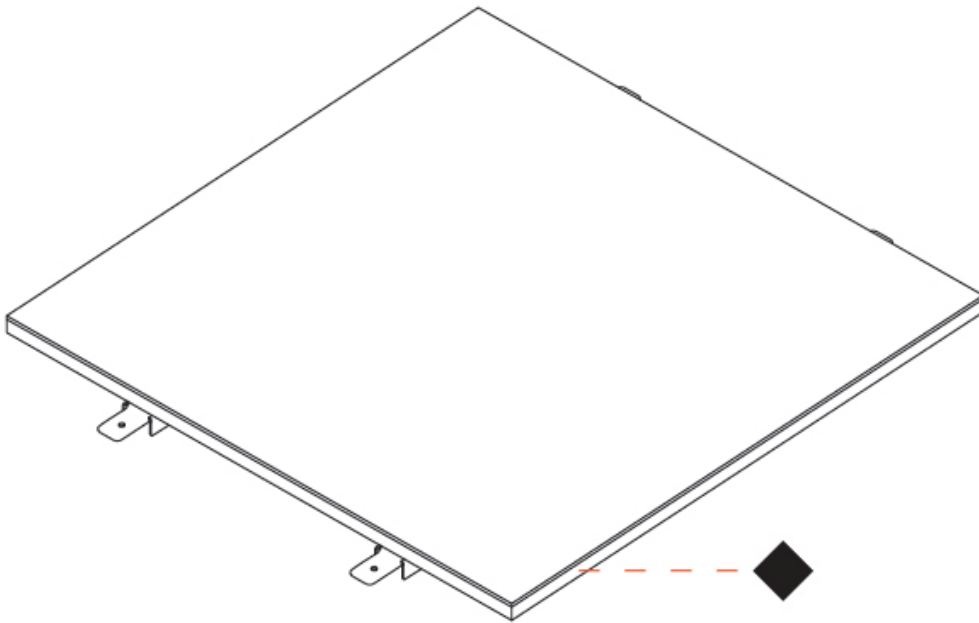

INFINITE SQUARE RECESSED

A56187-

PROJECT

TYPE

SPECIFIER

QUANTITY

DATE