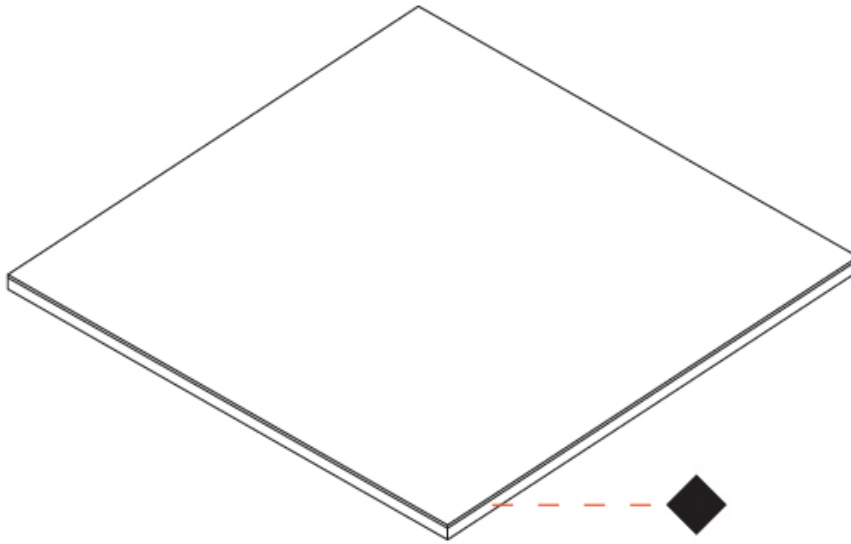

INFINITE SQUARE SURFACE

A52045-

PROJECT	_____
TYPE	_____
SPECIFIER	_____
QUANTITY	_____
DATE	_____