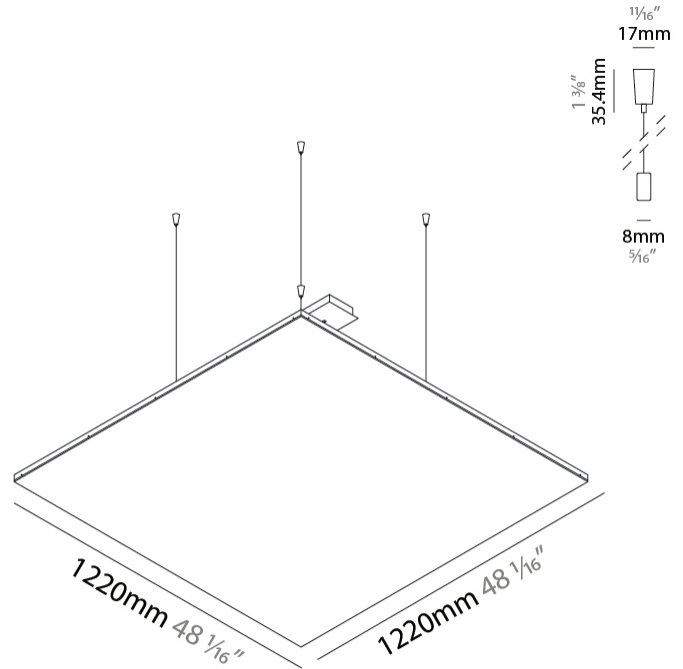

A51074- -

base number   Color   Finish
Temperature   Options

PROJECT
TYPE
SPECIFIER
QUANTITY
DATE

1. To build a product code in our configurator select the specify button on the base model # product page
2. To build a manual product code on this datasheet choose from the options listed below in blue font and add the suffix to the base model #

GENERAL

Series: Infinite Square
Partner: Ivela
Division: Architectural
Installation: Suspension
Product Type: Panels
Mounting Location: Ceiling
Light Distribution: Direct

PHYSICAL

Shape: Square
Length (mm): 1220
Length (in): 48 1/16
Width (mm): 1220
Width (in): 48 1/16
Height (mm): 19
Height (in): 3/4
Max. Overall Height (mm): 2500
Max. Overall Height (in): 98 7/16
Diffuser: PMMA - Opal
Fixture Finish: WHI / BLK / GLD
Fixture Material: Aluminum

ELECTRICAL

Lamp Type: LED
Input Wattage (W): 96
Dimming: Tri-Mode (Non-Dimming and Phase Dimming (120Vac only) and 0-10V Dimming)
Driver Included: No
Driver Location: Remote
Driver Type: Constant Voltage - Universal
Driver Class: Class 1
Housing: ENCP 10
Input Voltage (V): 120 - 277
Output Voltage (V): 24
Upon Request: Phase Dimming

LED

Color Temperature (°K): 2700 / 3000 / 3500 / 4000
Max. Delivered Lumen (lm): 5760 / 6000 / 6178 / 6360
Nominal Lumen (lm): 11520 / 12000 / 12720
CRI: >93 CRI
Lamp Life (hrs): 50000

OPTICAL

RATINGS AND CERTIFICATIONS

Certified By: Certified for North American Standards
IP rating: IP20