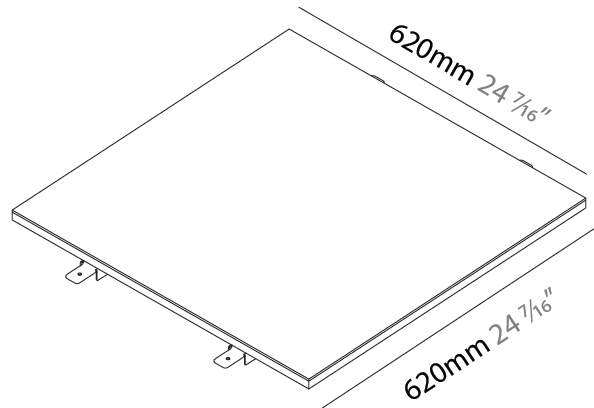

INFINITE SQUARE RECESSED

A56187- -

base number   Color   Finish
Temperature   Options

PROJECT
TYPE
SPECIFIER
QUANTITY
DATE

1. To build a product code in our configurator select the specify button on the base model # product page
2. To build a manual product code on this datasheet choose from the options listed below in blue font and add the suffix to the base model #

GENERAL

Series: Infinite Square
Partner: Ivela
Division: Architectural
Installation: Recessed
Product Type: Panels
Mounting Location: Ceiling
Light Distribution: Direct

PHYSICAL

Shape: Square
Length (mm): 1220
Length (in): 48 7/16
Width (mm): 1220
Width (in): 48 7/16
Height (mm): 19
Height (in): 3/4
Diffuser: PMMA - Opal
Fixture Finish: WHI / BLK / GLD
Fixture Material: Aluminum

ELECTRICAL

Lamp Type: LED
Input Wattage (W): 96
Dimming: Tri-Mode (Non-Dimming and Phase Dimming (120Vac only) and 0-10V Dimming)
Driver Included: No
Driver Location: Remote
Driver Type: Constant Voltage - Universal
Driver Class: Class 1
Housing: ENCP 10
Input Voltage (V): 120 - 277
Output Voltage (V): 24
Upon Request: Phase Dimming

LED

Color Temperature (°K): 2700 / 3000 / 3500 / 4000
Max. Delivered Lumen (lm): 5760 / 6000 / 6178 / 6360
Nominal Lumen (lm): 11520 / 12000 / 12720
CRI: >93 CRI
Lamp Life (hrs): 50000

OPTICAL

RATINGS AND CERTIFICATIONS

Certified By: CSA Certified to UL and CSA Standards
IP rating: IP20